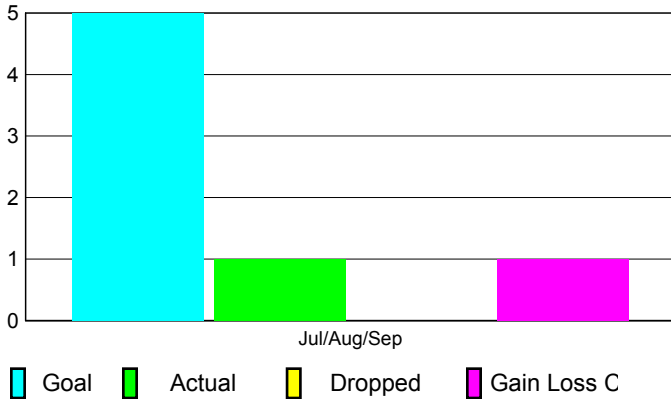

2010-2011 GMT Reports for District (or Undistricted) **District 322 E**

GMT: SANGEETA JATIA

Location: INDIA

GMT CA: 6

CLUBS

Club Results
2010-2011

Clubs
2009-2010

Month	New Club Goal	Actual New Clubs	Actual Dropped Clubs	Gain/Loss of Clubs	Gain/Loss of Clubs
Jul/Aug/Sep	5	1	0	1	4
Totals	5	1	0	1	4

Club Results 2010-2011

Goal, New, Dropped, Gain/Loss

Comparison of Club Gain/Loss

Current Year Compared to the Previous Year

YTD Status Quo Clubs 2010-2011

Status Quo Clubs Compared to Status Quo Members

MEMBERSHIP