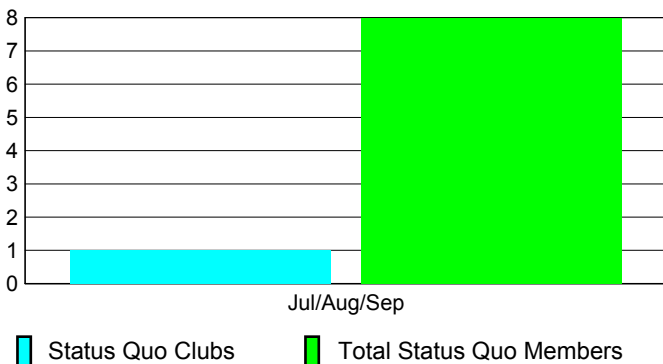

Club Results 2010-2011

Goal, New, Dropped, Gain/Loss

Comparison of Club Gain/Loss

Current Year Compared to the Previous Year

YTD Status Quo Clubs 2010-2011

Status Quo Clubs Compared to Status Quo Members

MEMBERSHIP

Membership Results
2010-2011

Membership
2009-2010

Month	Net Memb Goal	Actual New Memb	Actual Dropped Memb	Gain/Loss of Memb	Gain/Loss of Memb
Jul/Aug/Sep	0	77	-64	13	114
Totals	0	77	-64	13	114

Membership Results 2010-2011