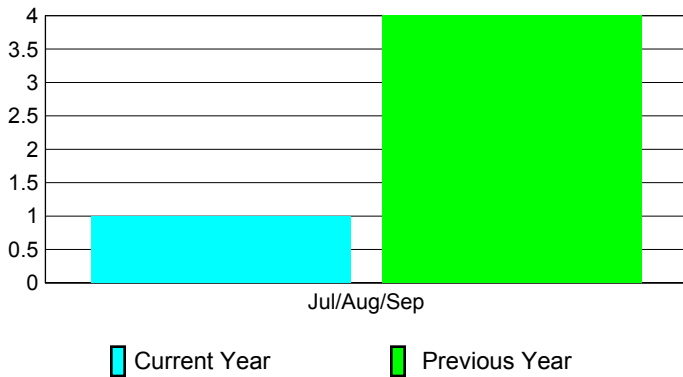

2010-2011 GMT Reports for District (or Undistricted) **District 322 E**

GMT: SANGEETA JATIA

Location: INDIA

GMT CA: 6

CLUBS

Club Results
2010-2011

Clubs
2009-2010

Month	New Club Goal	Actual New Clubs	Actual Dropped Clubs	Gain/Loss of Clubs	Gain/Loss of Clubs
Jul/Aug/Sep	5	1	0	1	4
Totals	5	1	0	1	4

Club Results 2010-2011

Goal, New, Dropped, Gain/Loss

Comparison of Club Gain/Loss

Current Year Compared to the Previous Year

YTD Status Quo Clubs 2010-2011

Status Quo Clubs Compared to Status Quo Members

MEMBERSHIP