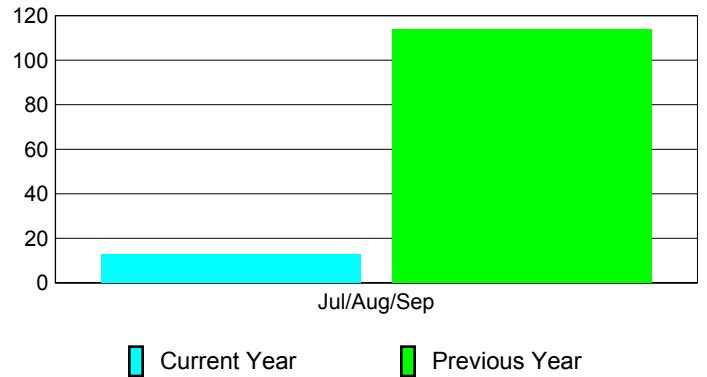

Comparison of Membership Gain/Loss

Current Year Compared to the Previous Year