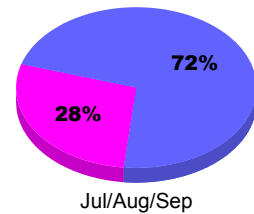

Membership Results
2010-2011

Membership
2009-2010

Month	Net Memb Goal	Actual New Memb	Actual Dropped Memb	Gain/Loss of Memb	Gain/Loss of Memb
Jul/Aug/Sep	0	77	-64	13	114
Totals	0	77	-64	13	114

Membership Results 2010-2011

Goal, New, Dropped, Gain/Loss

Comparison of Membership Gain/Loss

Current Year Compared to the Previous Year

Gender Comparison 2010-2011

■ Male ■ Female